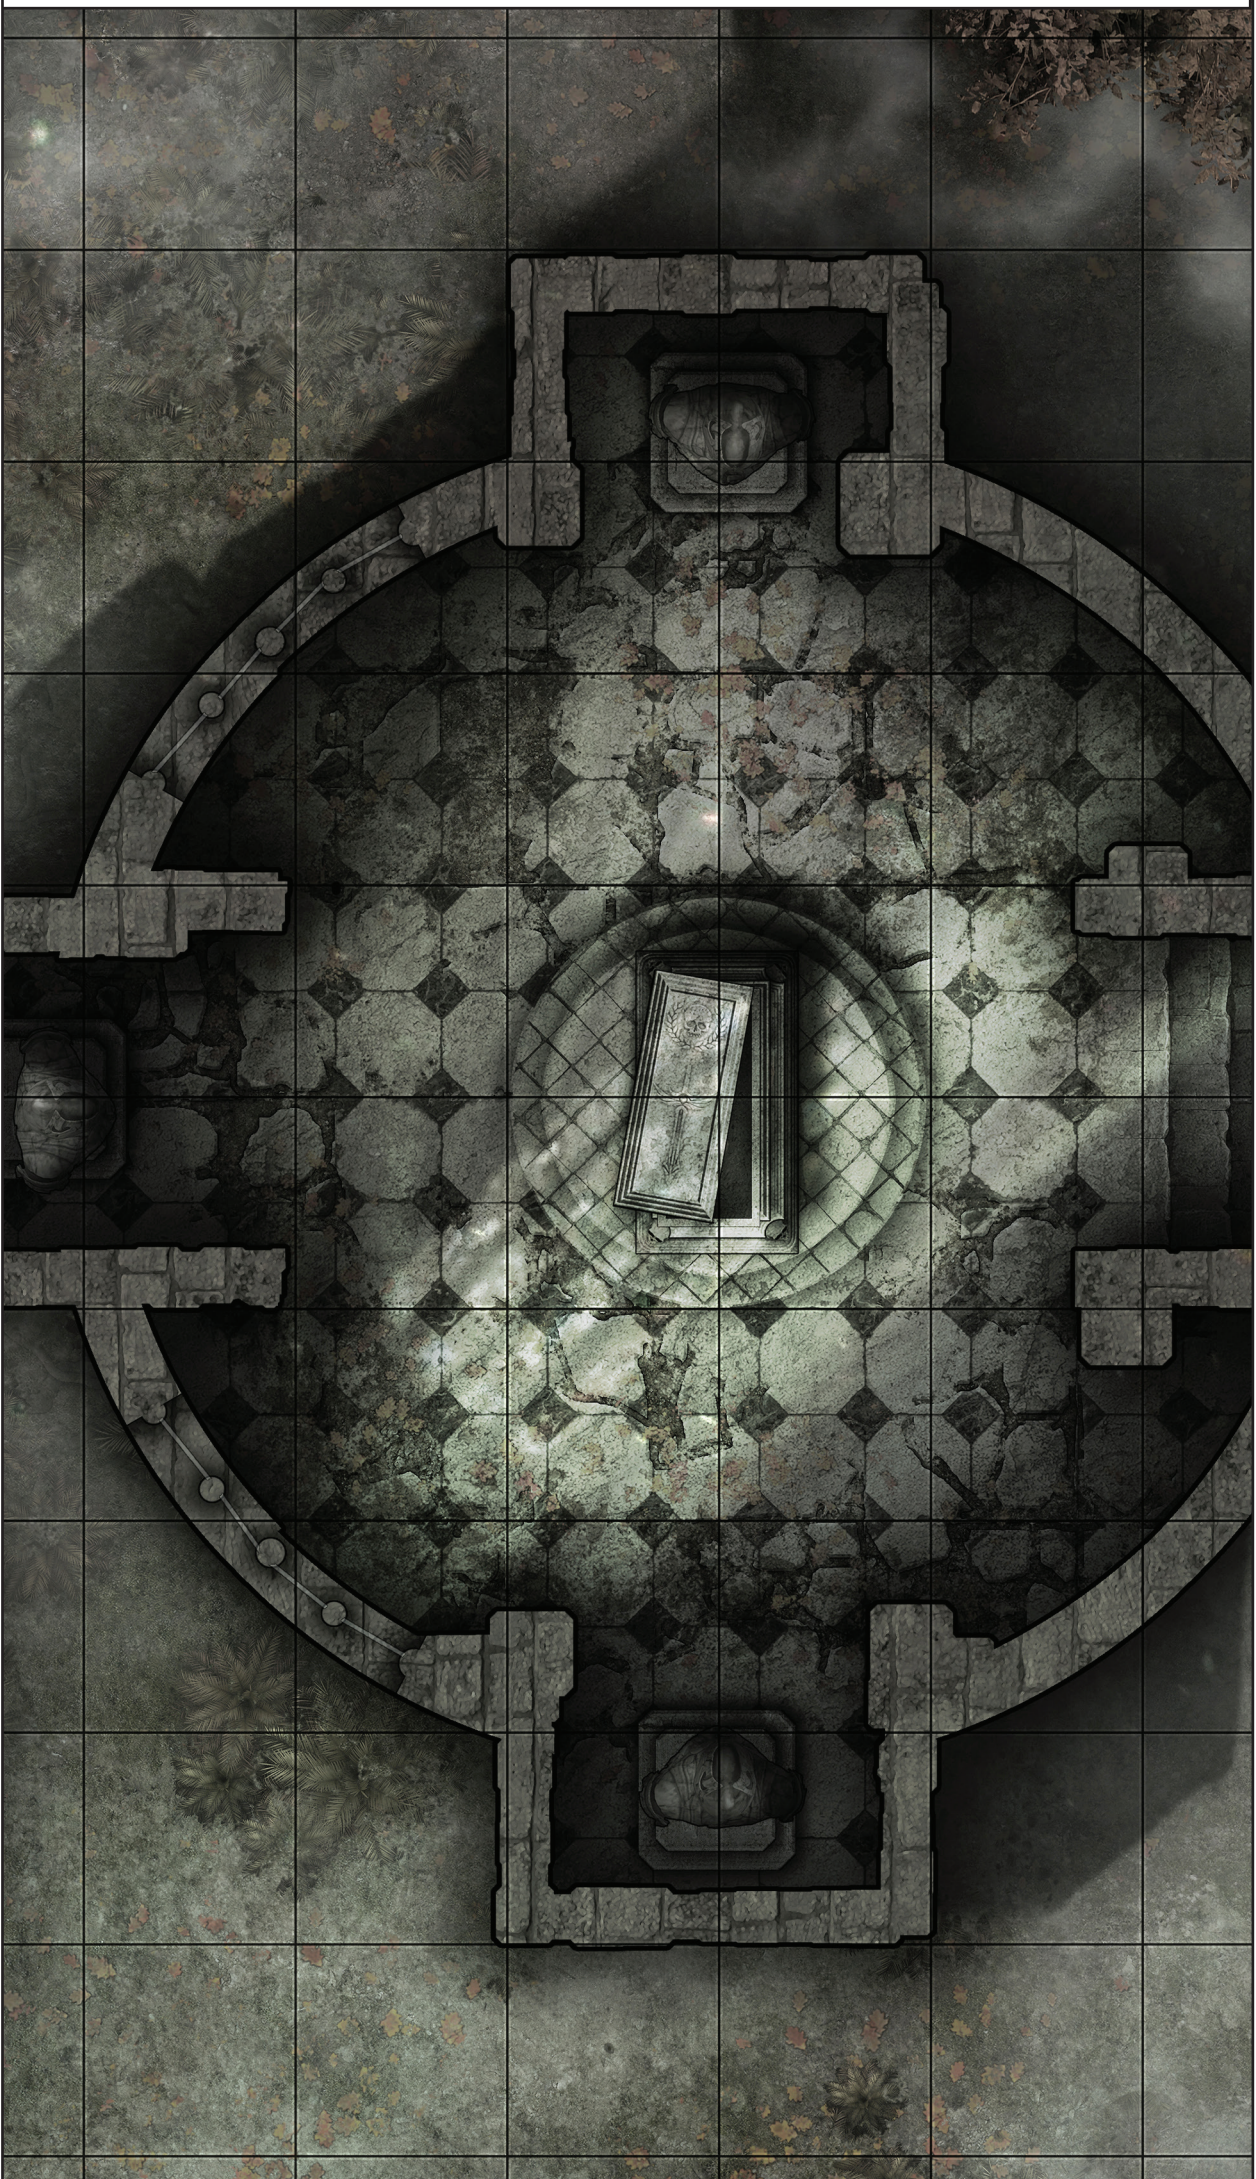

Heroic Maps

Rousewood Mausoleum

© J Bilton, S Bilton & Heroic Maps 2021. These are for personal use only. heroicmaps@gmail.com heroicmaps.com