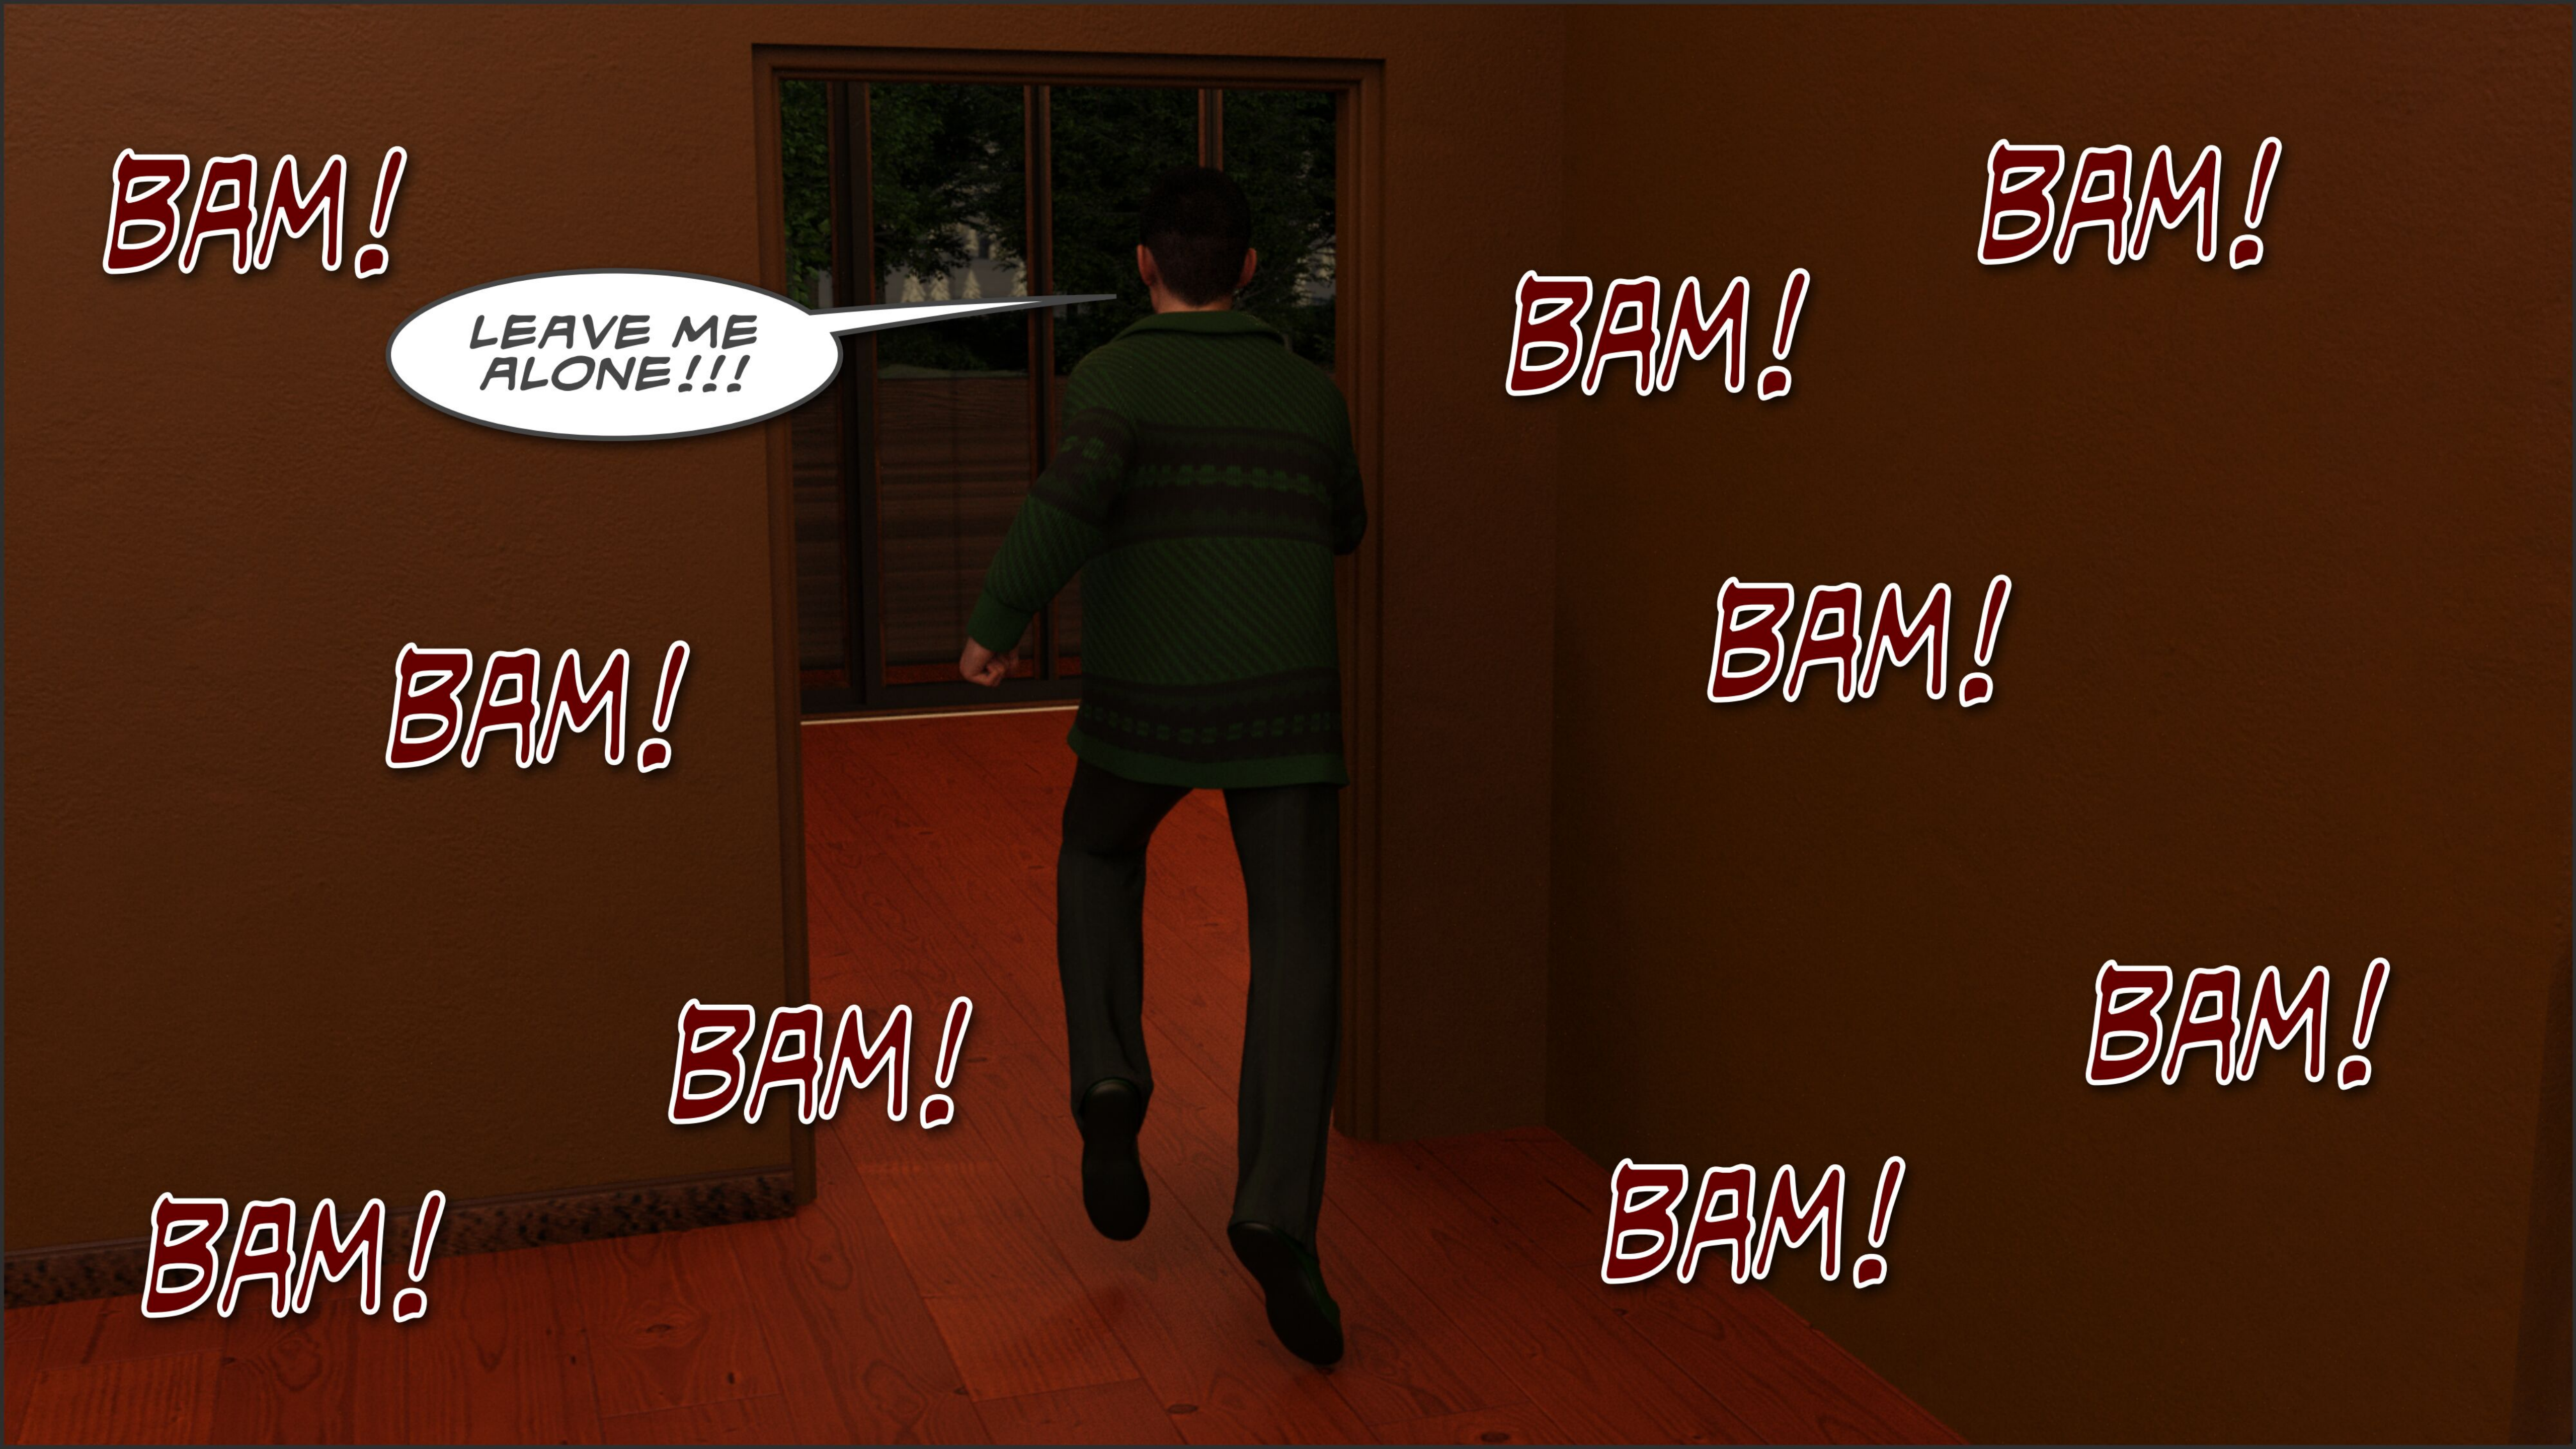

BAM!

LEAVE ME ALONE!!!

BAM!

BAM!

BAM!

BAM!

BAM!

BAM!

BAM!

BAM!