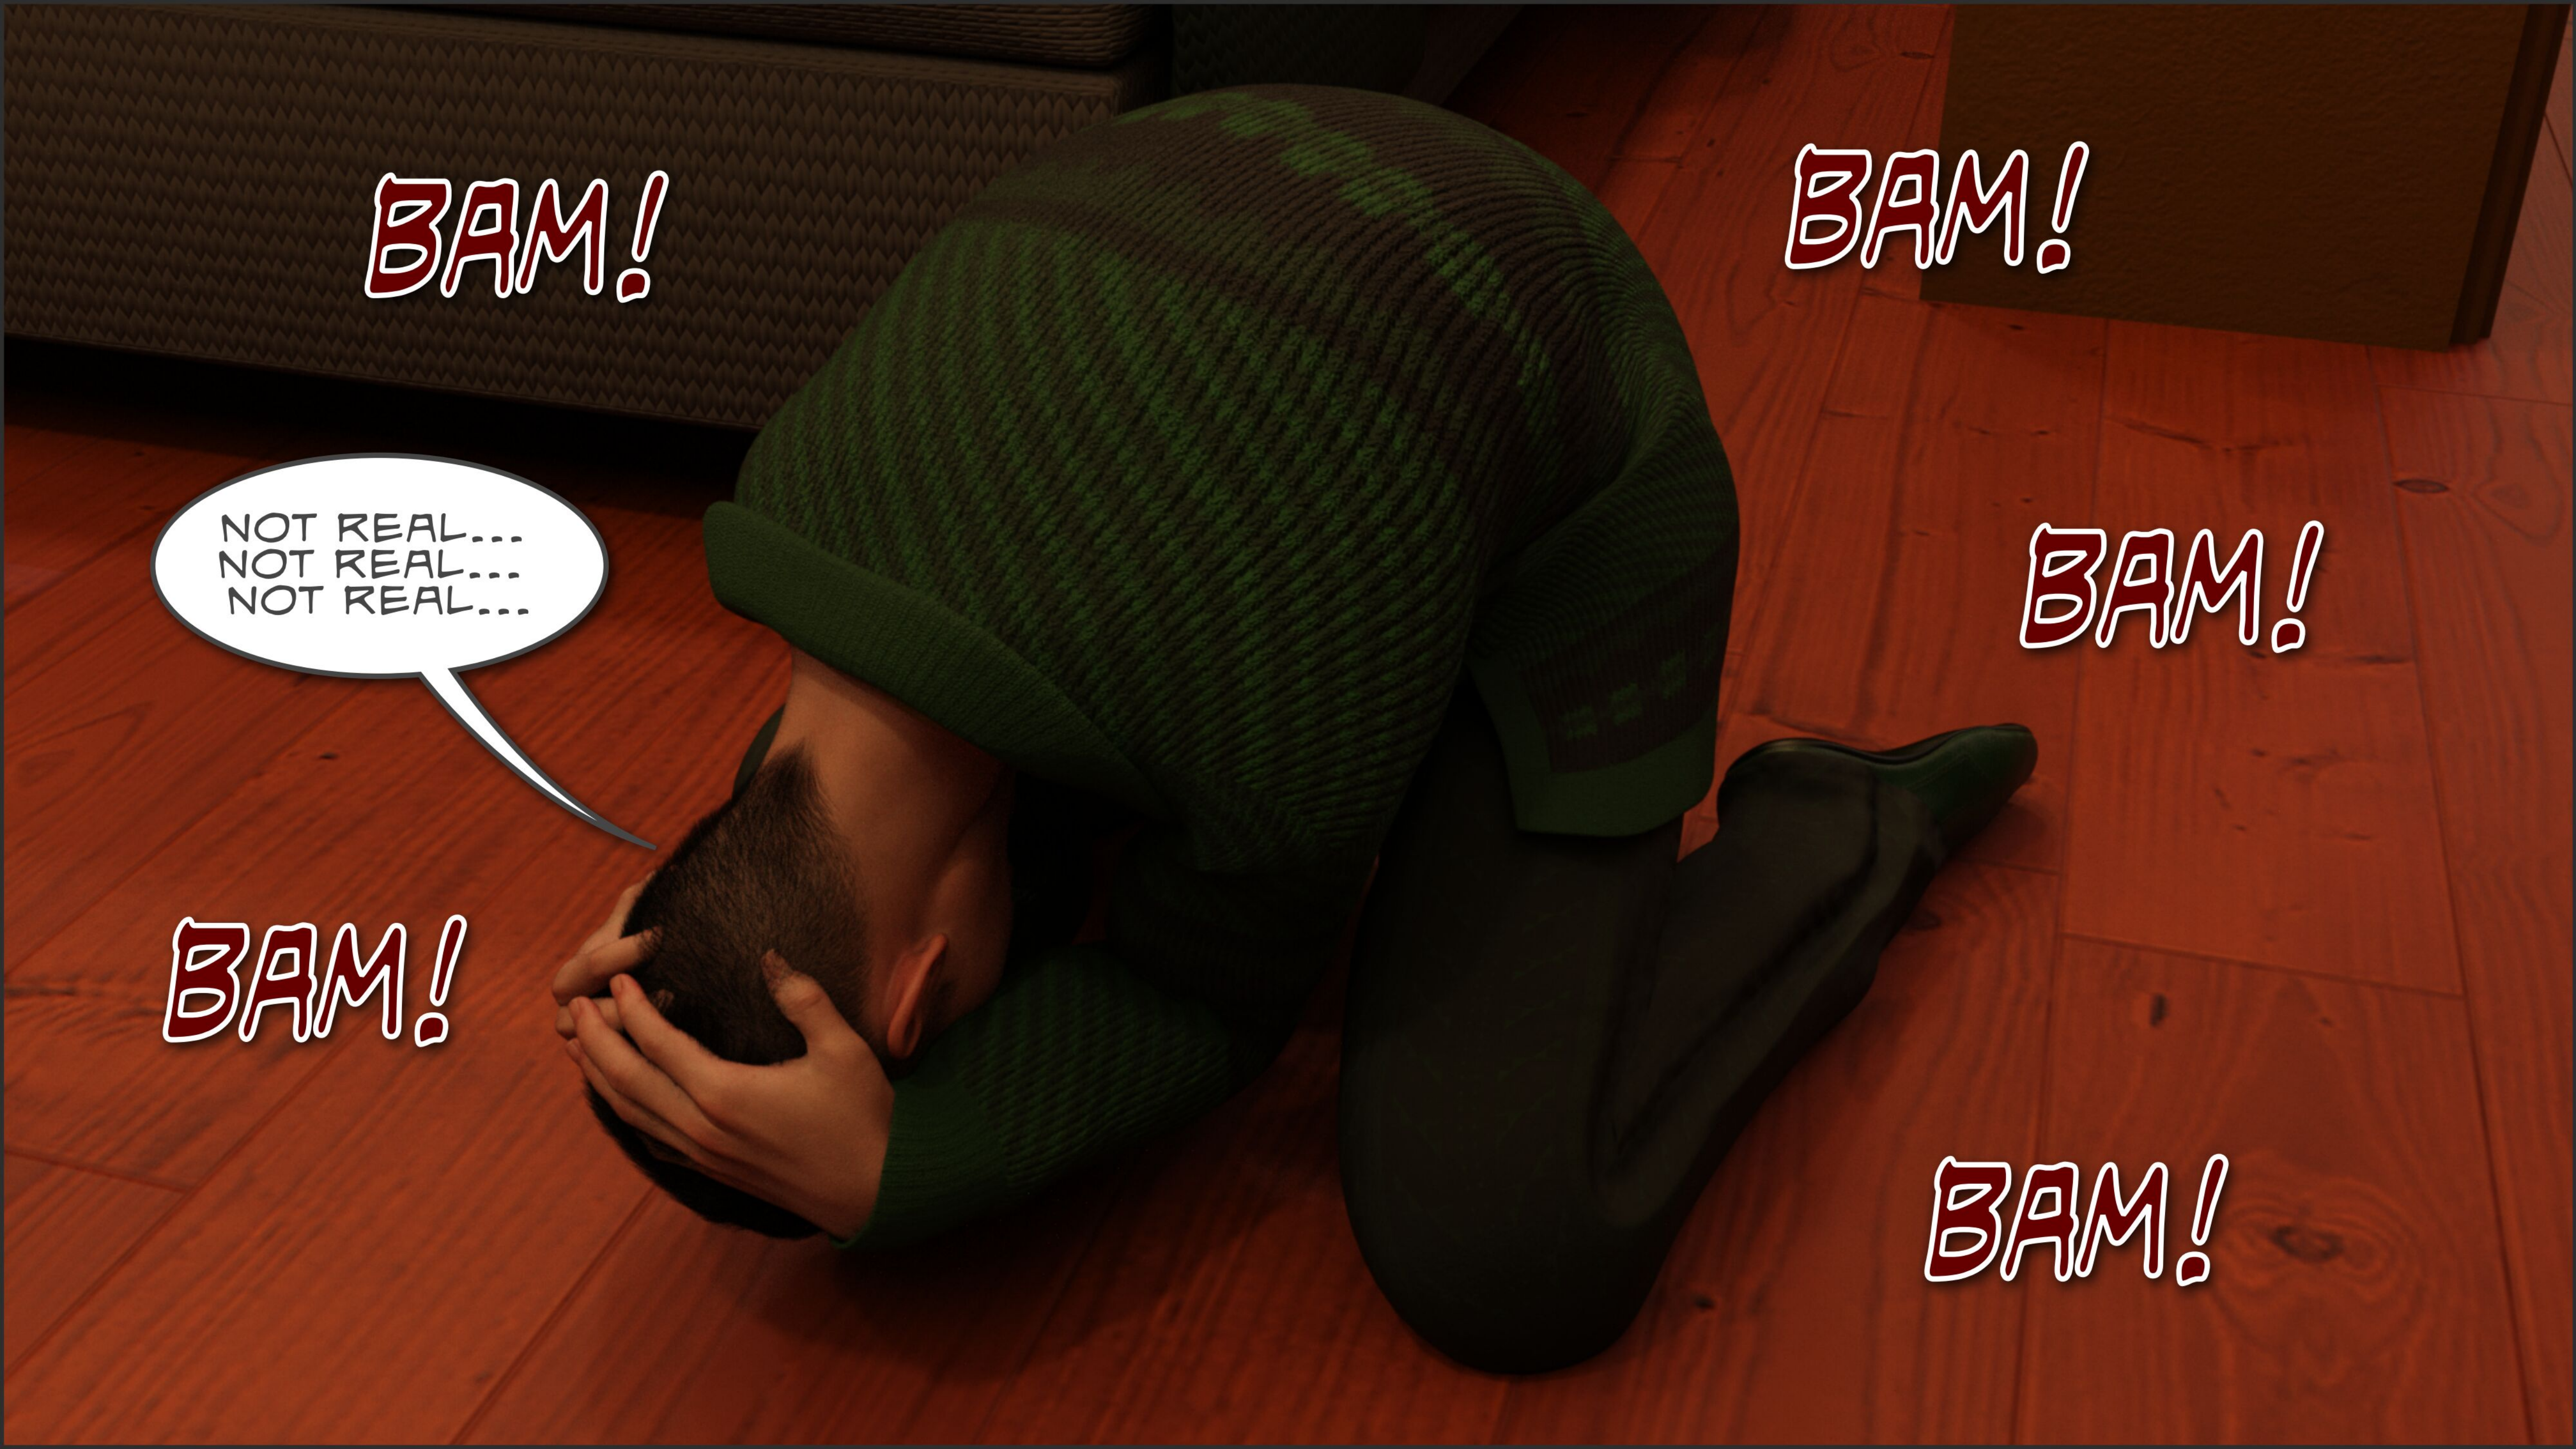

BAM!

BAM!

NOT REAL...
NOT REAL...
NOT REAL...

BAM!

BAM!

BAM!