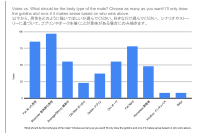

MARCH 2026 CHARACTER POLL RESULTS

What would you like to see in the next drawing?

What would you like to see in the next drawing?

Table with 2 columns: Name, Total. Lists various anime titles and their total counts.

Table with 2 columns: Name, Total. Lists various anime titles and their total counts.

Table with 2 columns: Name, Total. Lists various anime titles and their total counts.

Table with 2 columns: Name, Total. Lists various anime titles and their total counts.