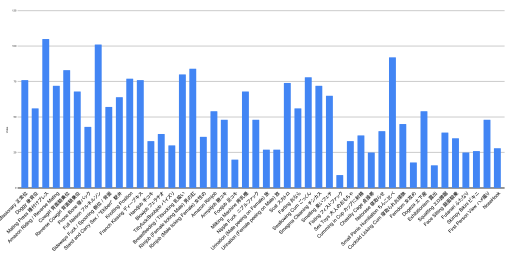

MARCH 2026 CHARACTER POLL RESULTS

What would you like to see in the next drawing?

What would you like to see in the next drawing?

Table with 2 columns: Name, Total. Lists various anime titles and their total counts.

Table with 2 columns: Name, Total. Lists various anime titles and their total counts.

Table with 2 columns: Name, Total. Lists various anime titles and their total counts.

Table with 2 columns: Name, Total. Lists various anime titles and their total counts.