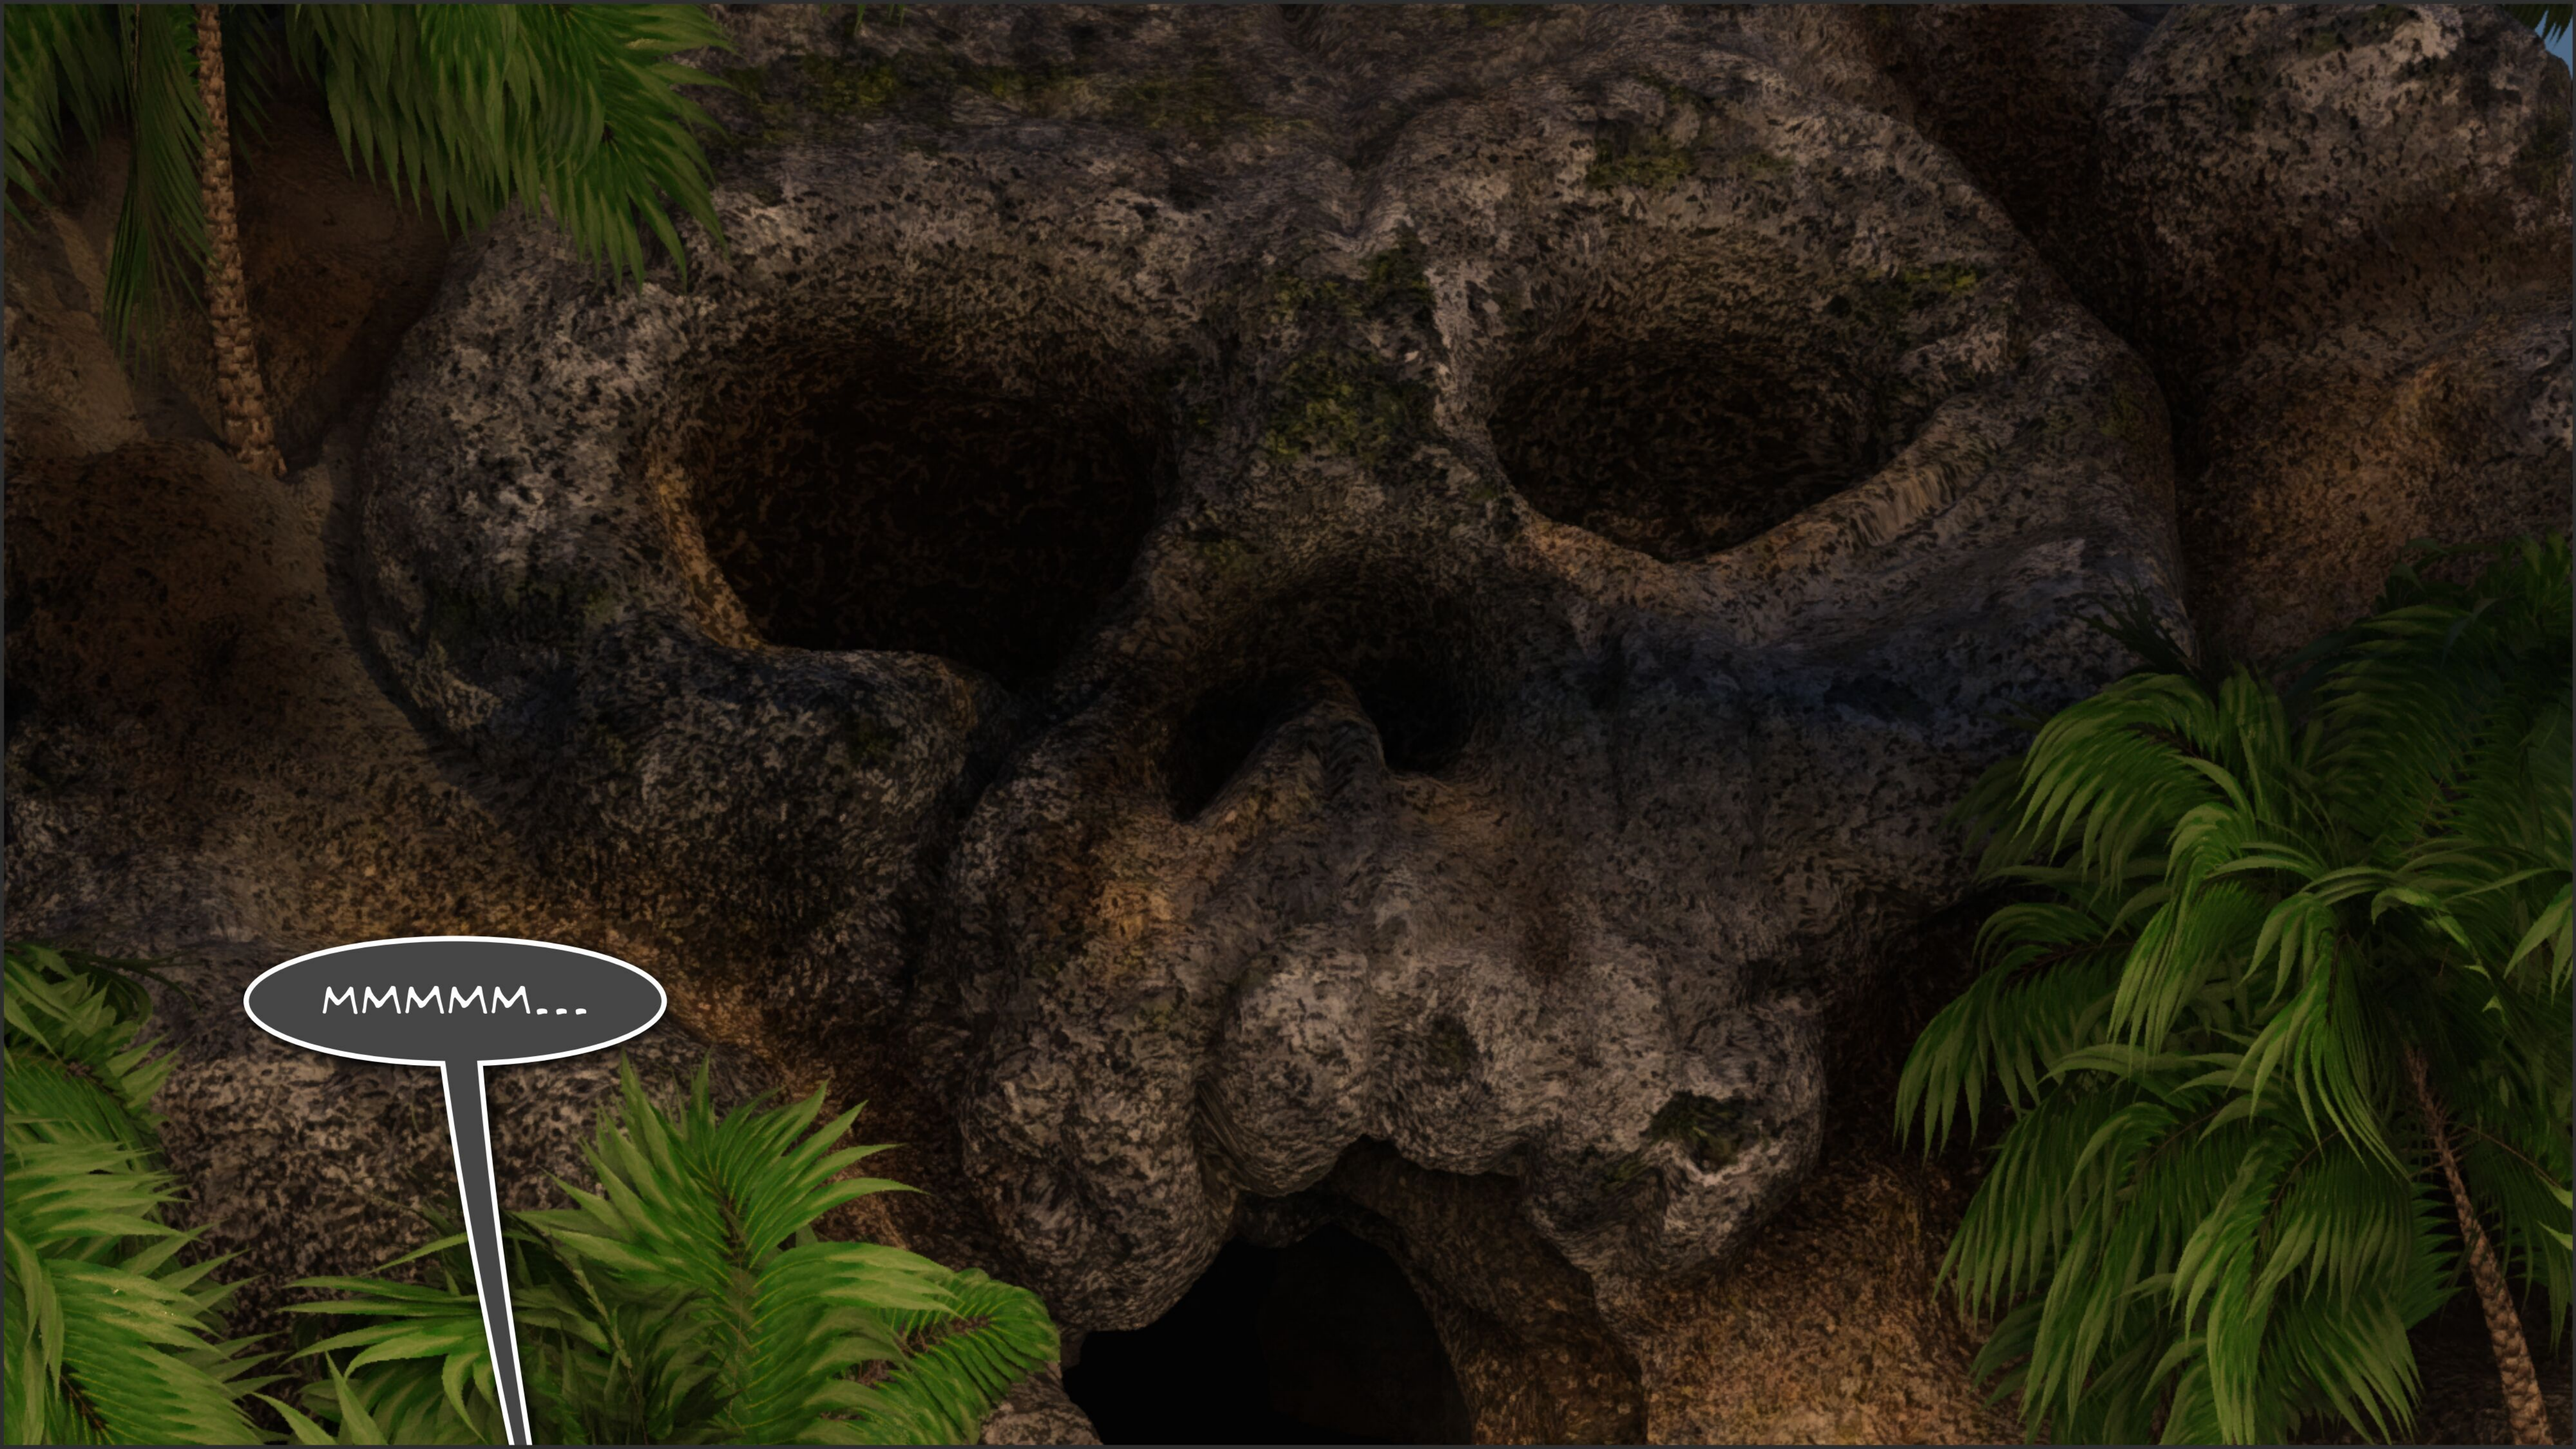

WELL?

SURE. I
HAVE NO
IDEA WHAT
THAT MEAN
THOUGH.

YOU DON'T
KNOW-

A close-up, cinematic shot of a woman with long, dark brown hair and freckles. Her eyes are a striking, glowing blue color. She has a slight, happy smile on her face, showing her teeth. The background is dark and textured, possibly a cave or a rocky surface. Two speech bubbles are overlaid on the left side of the image, containing text.

OH,
YES... I
KNOW.

MMMMM...

MOMO
LIKE!

SLURP
SLUCK

MMMMMM.

A close-up, low-angle shot of a man's face, looking down. He has dark hair, a beard, and a small white mark on his nose. The background shows a rocky, grassy cliffside overlooking the ocean under a blue sky with light clouds. A speech bubble is overlaid on the right side of the image, containing the text "YOU PLEASE MOMO GREATLY!".