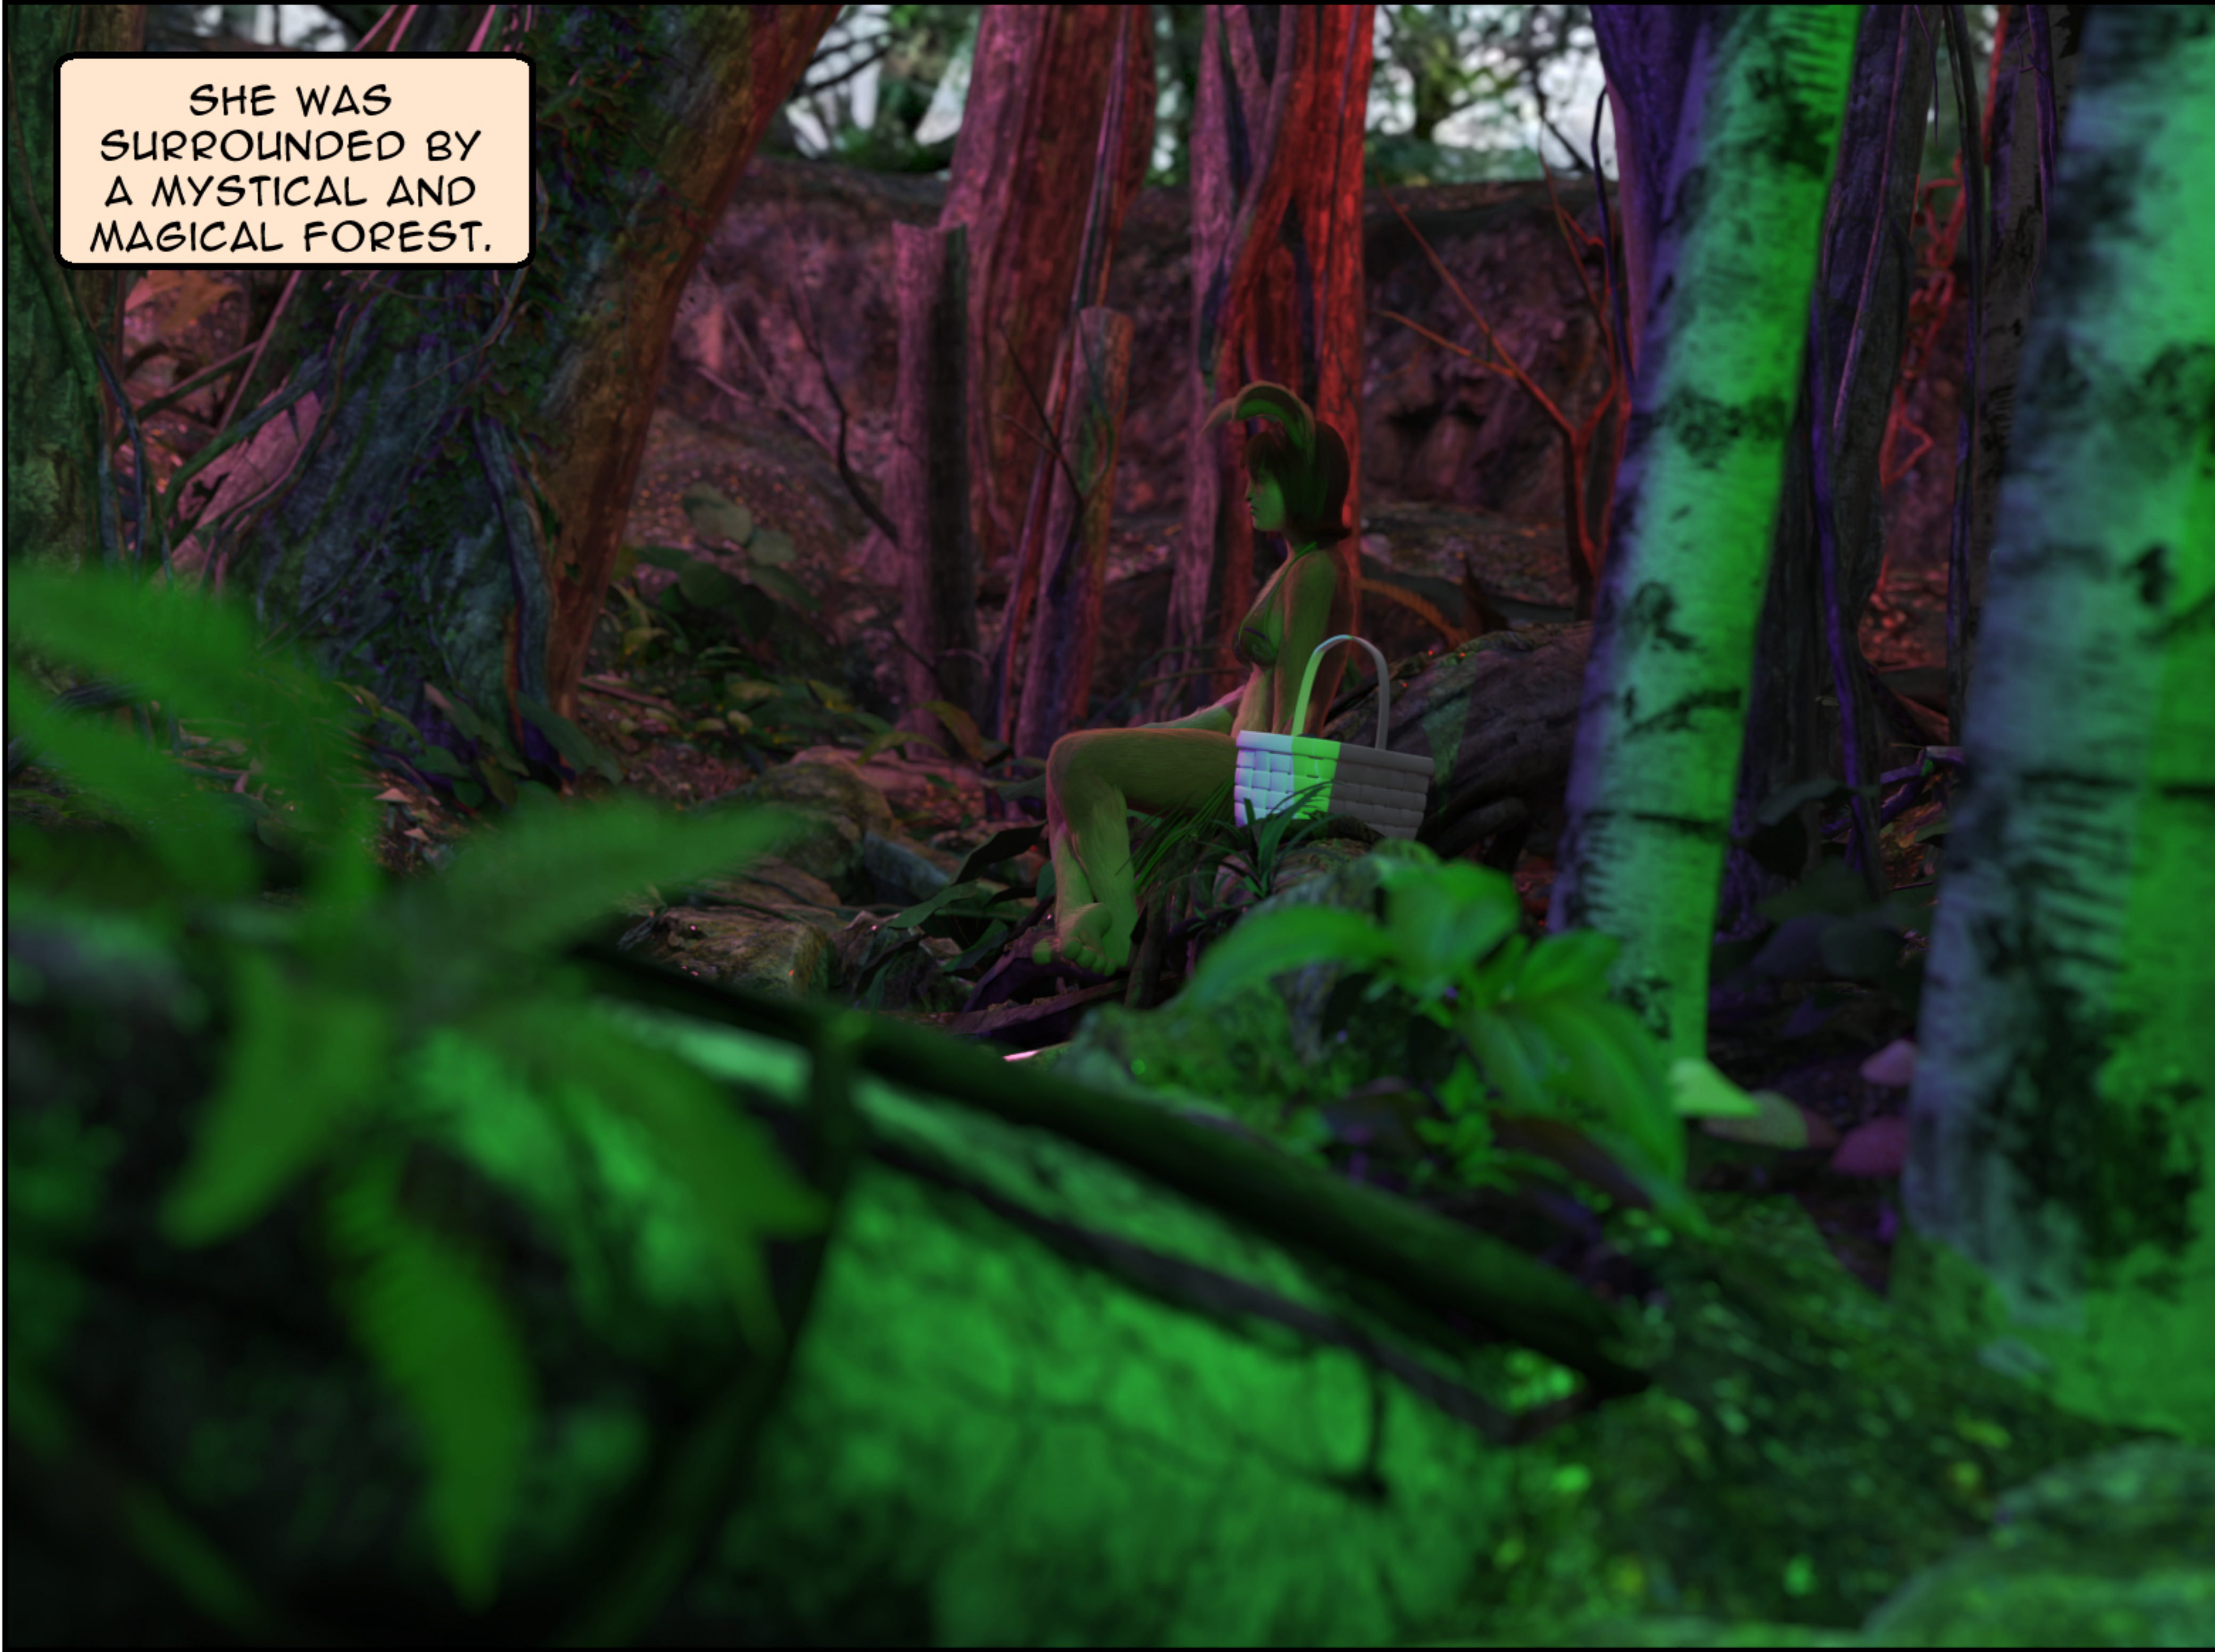

SHE WAS  
SURROUNDED BY  
A MYSTICAL AND  
MAGICAL FOREST.

THAT SEEMED TO  
BE LOCATED AT  
THE BOTTOM OF  
A GROTTA.

WHICH APPEARED  
TO BE PART OF  
SOME KIND OF  
ANCIENT RUINS.

HOWEVER, IT  
LOOKED LIKE  
BETTY (THAT WAS  
HER NAME) WAS  
QUITE SAD.

WHAT'S  
GOT YOU  
SO DOWN,  
BETTY?

THANKFULLY, A  
FRIEND OF HER'S  
WAS ON HIS WAY  
TO THE RESCUE.

NOBODY  
WANTS MY  
EGGS!

OH!  
IS THAT  
ALL? I CAN  
FIX THAT  
EASY.

ONE  
NIBBLE ON  
THIS MAGICAL CARROT  
AND EVERYONE WILL FIND  
YOU AND YOUR EGGS  
ABSOLUTELY  
IRRESISTIBLE!

HOWEVER, HE  
MIGHT HAVE SOME  
ULTERIOR MOTIVES.

REALLY?  
OH MY GOSH!  
GIMME!

MAYBE IT'S NOT  
ALL EASTER EGGS  
AND SUNSHINE  
THIS SEASON.

**MUNCH!**

**MUNCH!**

**MUNCH!**

BUT THE REAL  
QUESTION IS,  
"WHAT DOES THIS  
MAGIC CARROT  
DO?"

**Fatter!**

A close-up, top-down view of a character's buttocks. The skin is a vibrant green, and the buttocks are a deep red. A zipper runs vertically down the center, with decorative, flame-like patterns on either side. The character is wearing a dark, possibly black, garment with a white crescent-shaped detail on the sides. The background is dark and blurry, suggesting an outdoor setting with foliage.