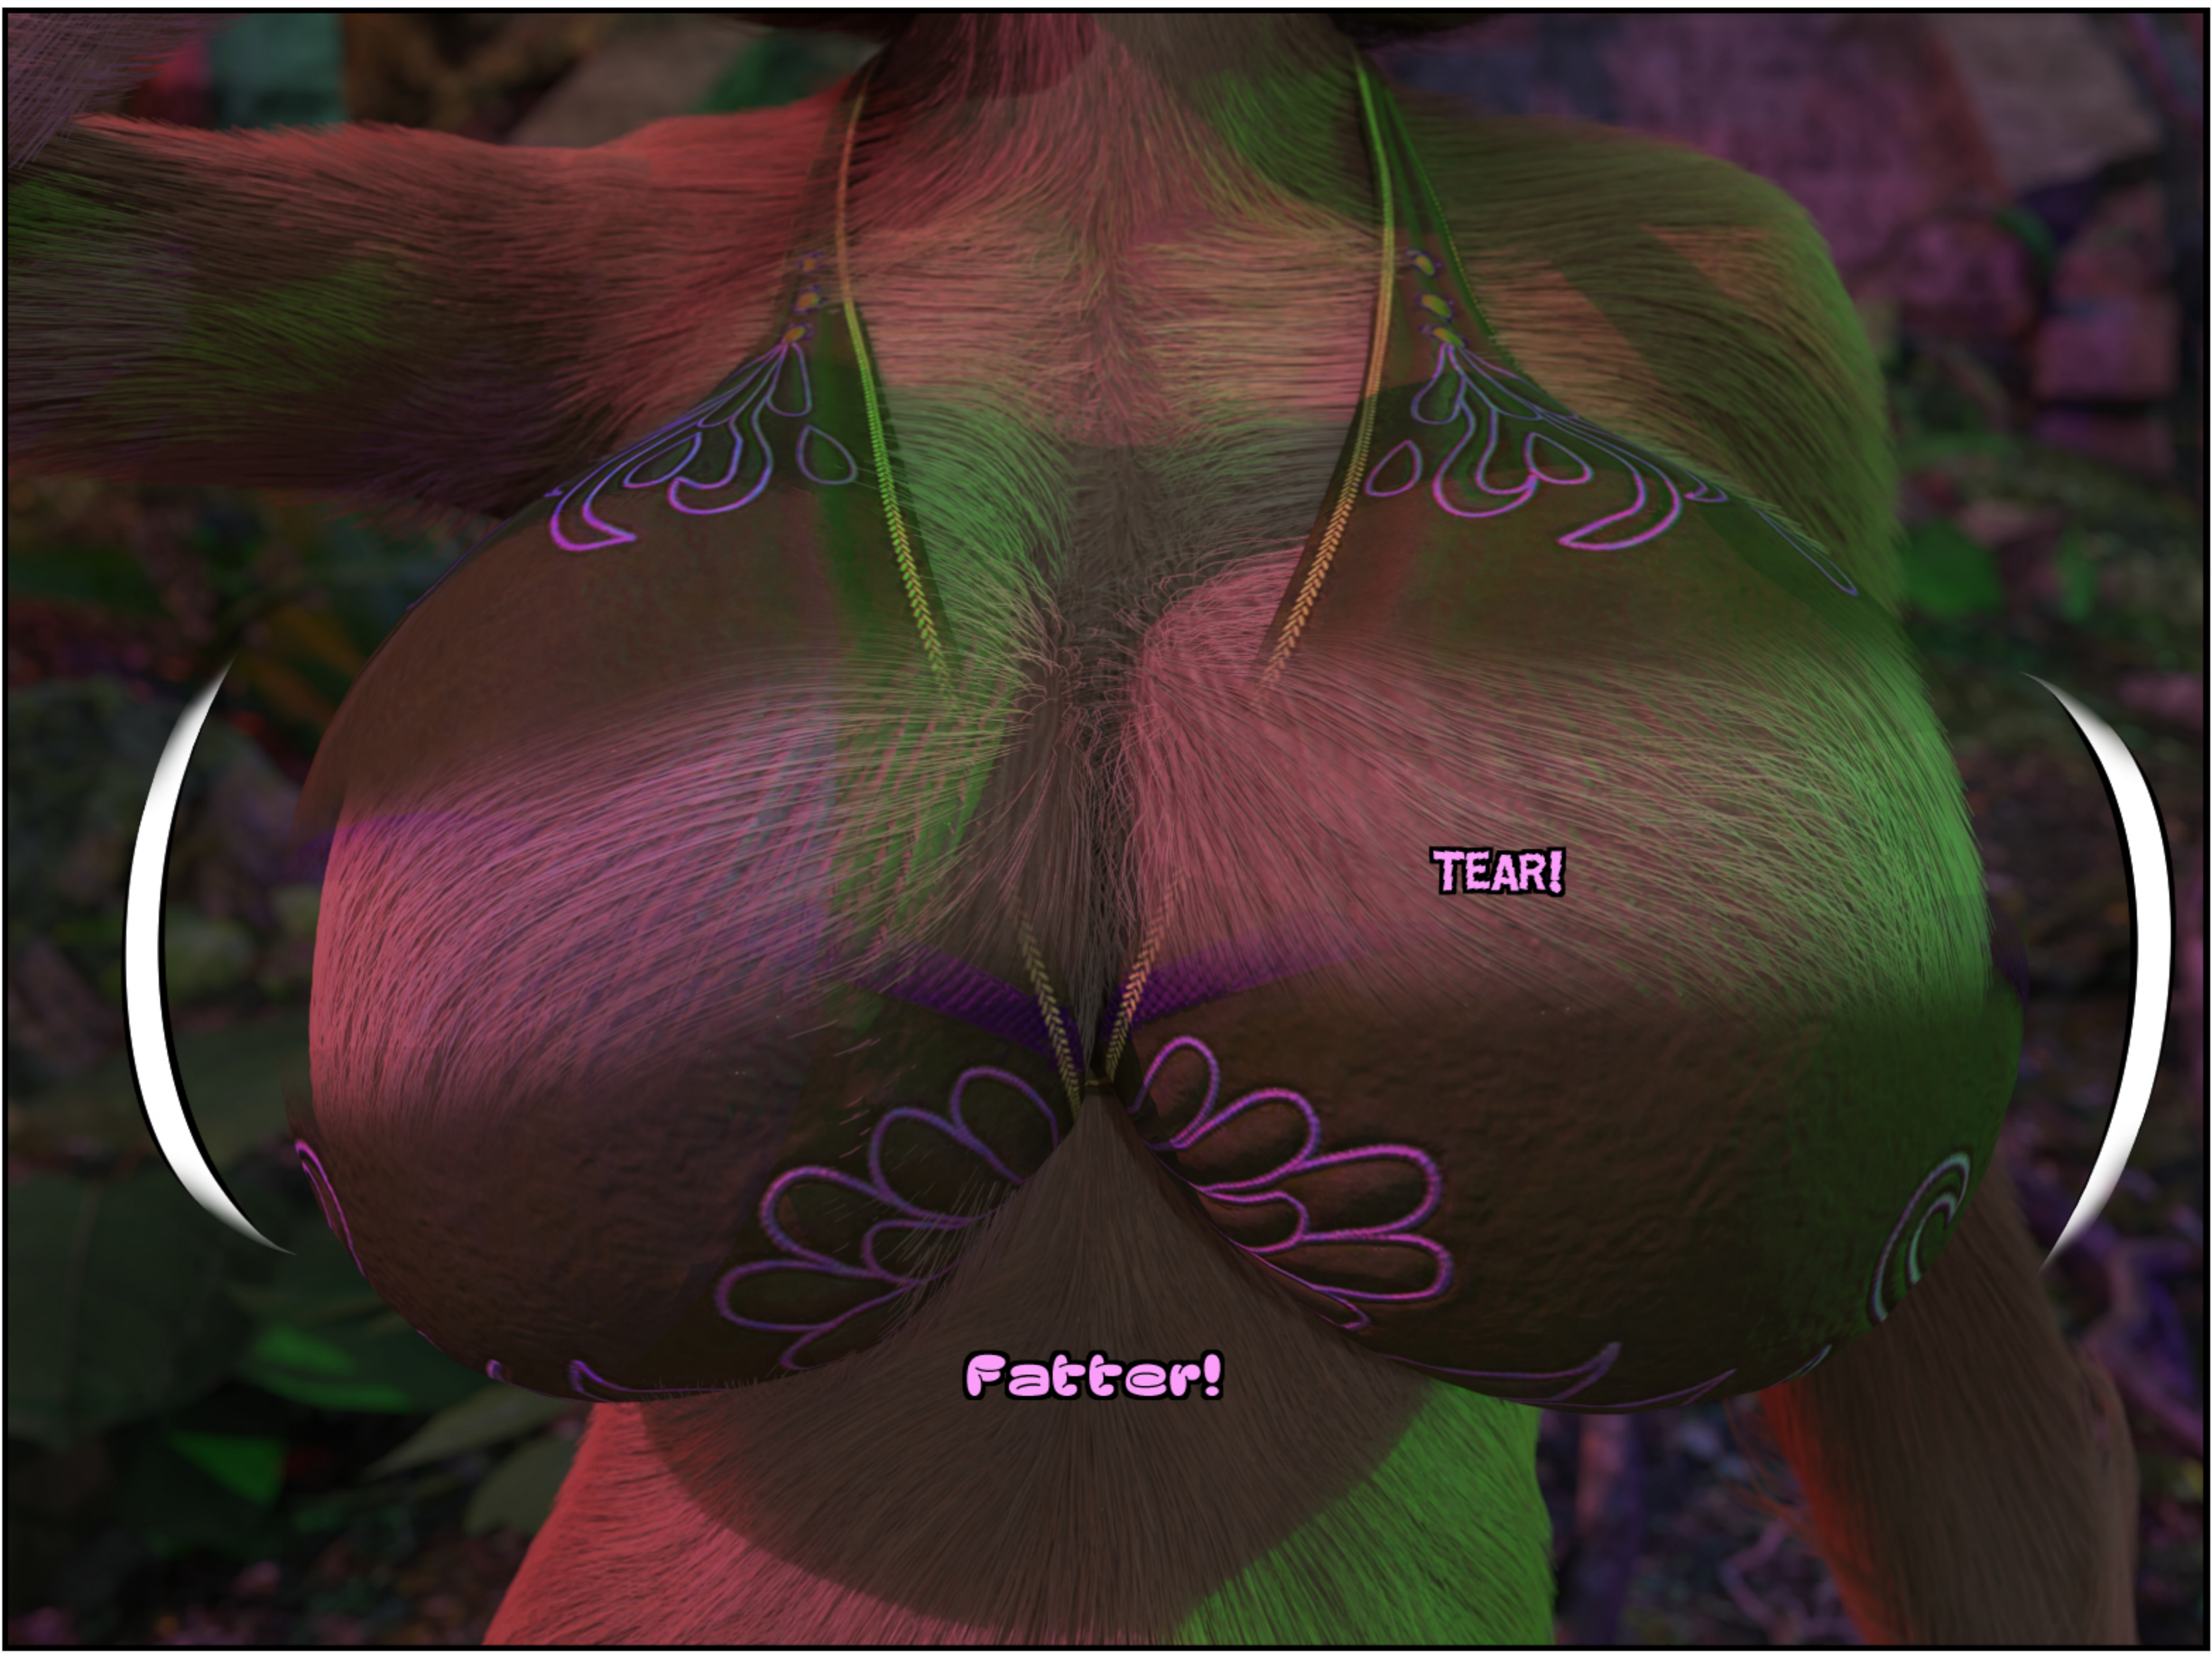

TEAR!

Fatter!