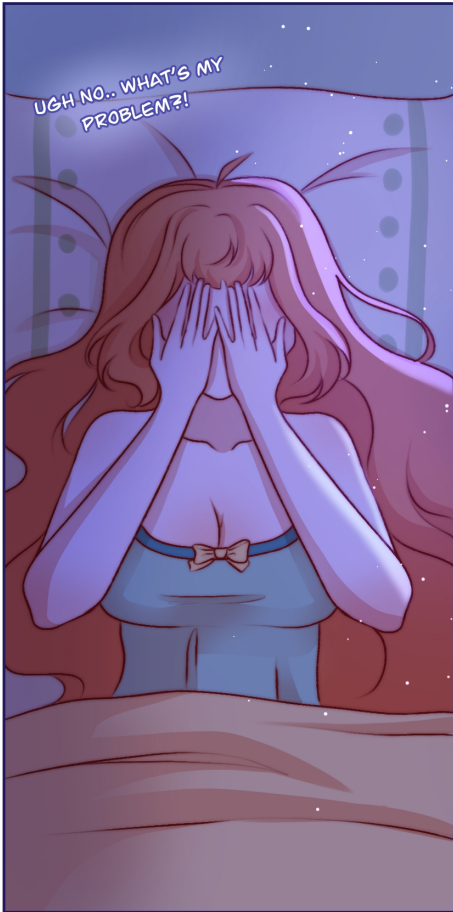

By Shiroyuki

Episode 17

Secret ending Part II

By Shiroyuki

SLIDE

hm ♡

ARH

HAS IT REALLY BEEN THAT LONG...?

DRIP

WHAT DID I
JUST DO?!!

BLUSH

The end