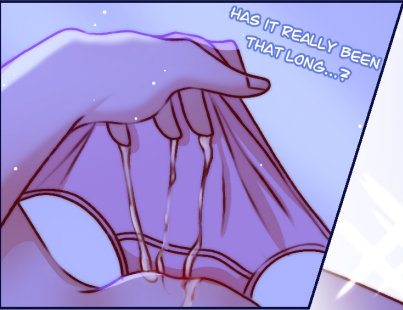

By Shiroyuki

Episode 17

Secret ending Part II

By Shiroyuki

SLIDE

hm ♡

ARH

HAS IT REALLY BEEN THAT LONG...?

DRIP

WHAT DID I
JUST DO?!!

BLUSH

The end