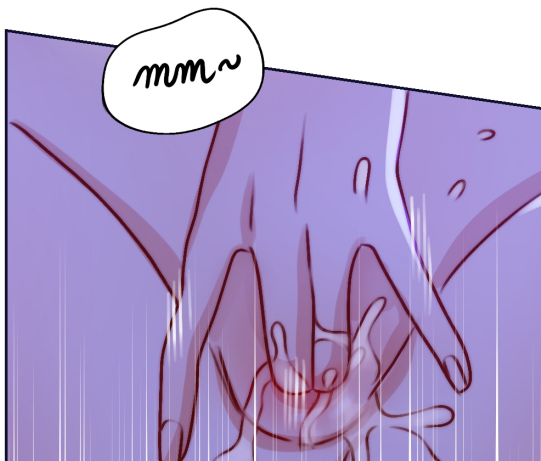

By Shiroyuki

Episode 17

Secret ending Part II

By Shiroyuki

SLIDE

hm ♡

ARH

HAS IT REALLY BEEN THAT LONG...?

DRIP

WHAT DID I
JUST DO?!!

BLUSH

The end