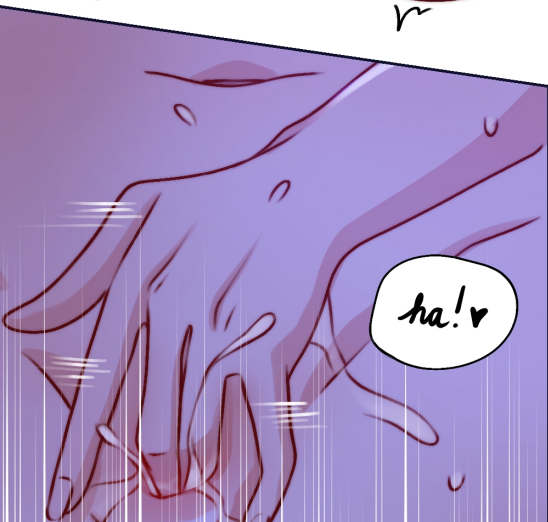

By Shiroyuki

Episode 17

Secret ending Part II

By Shiroyuki

SLIDE

hm ♡

ARH

HAS IT REALLY BEEN THAT LONG...?

DRIP

WHAT DID I
JUST DO?!!

BLUSH

The end